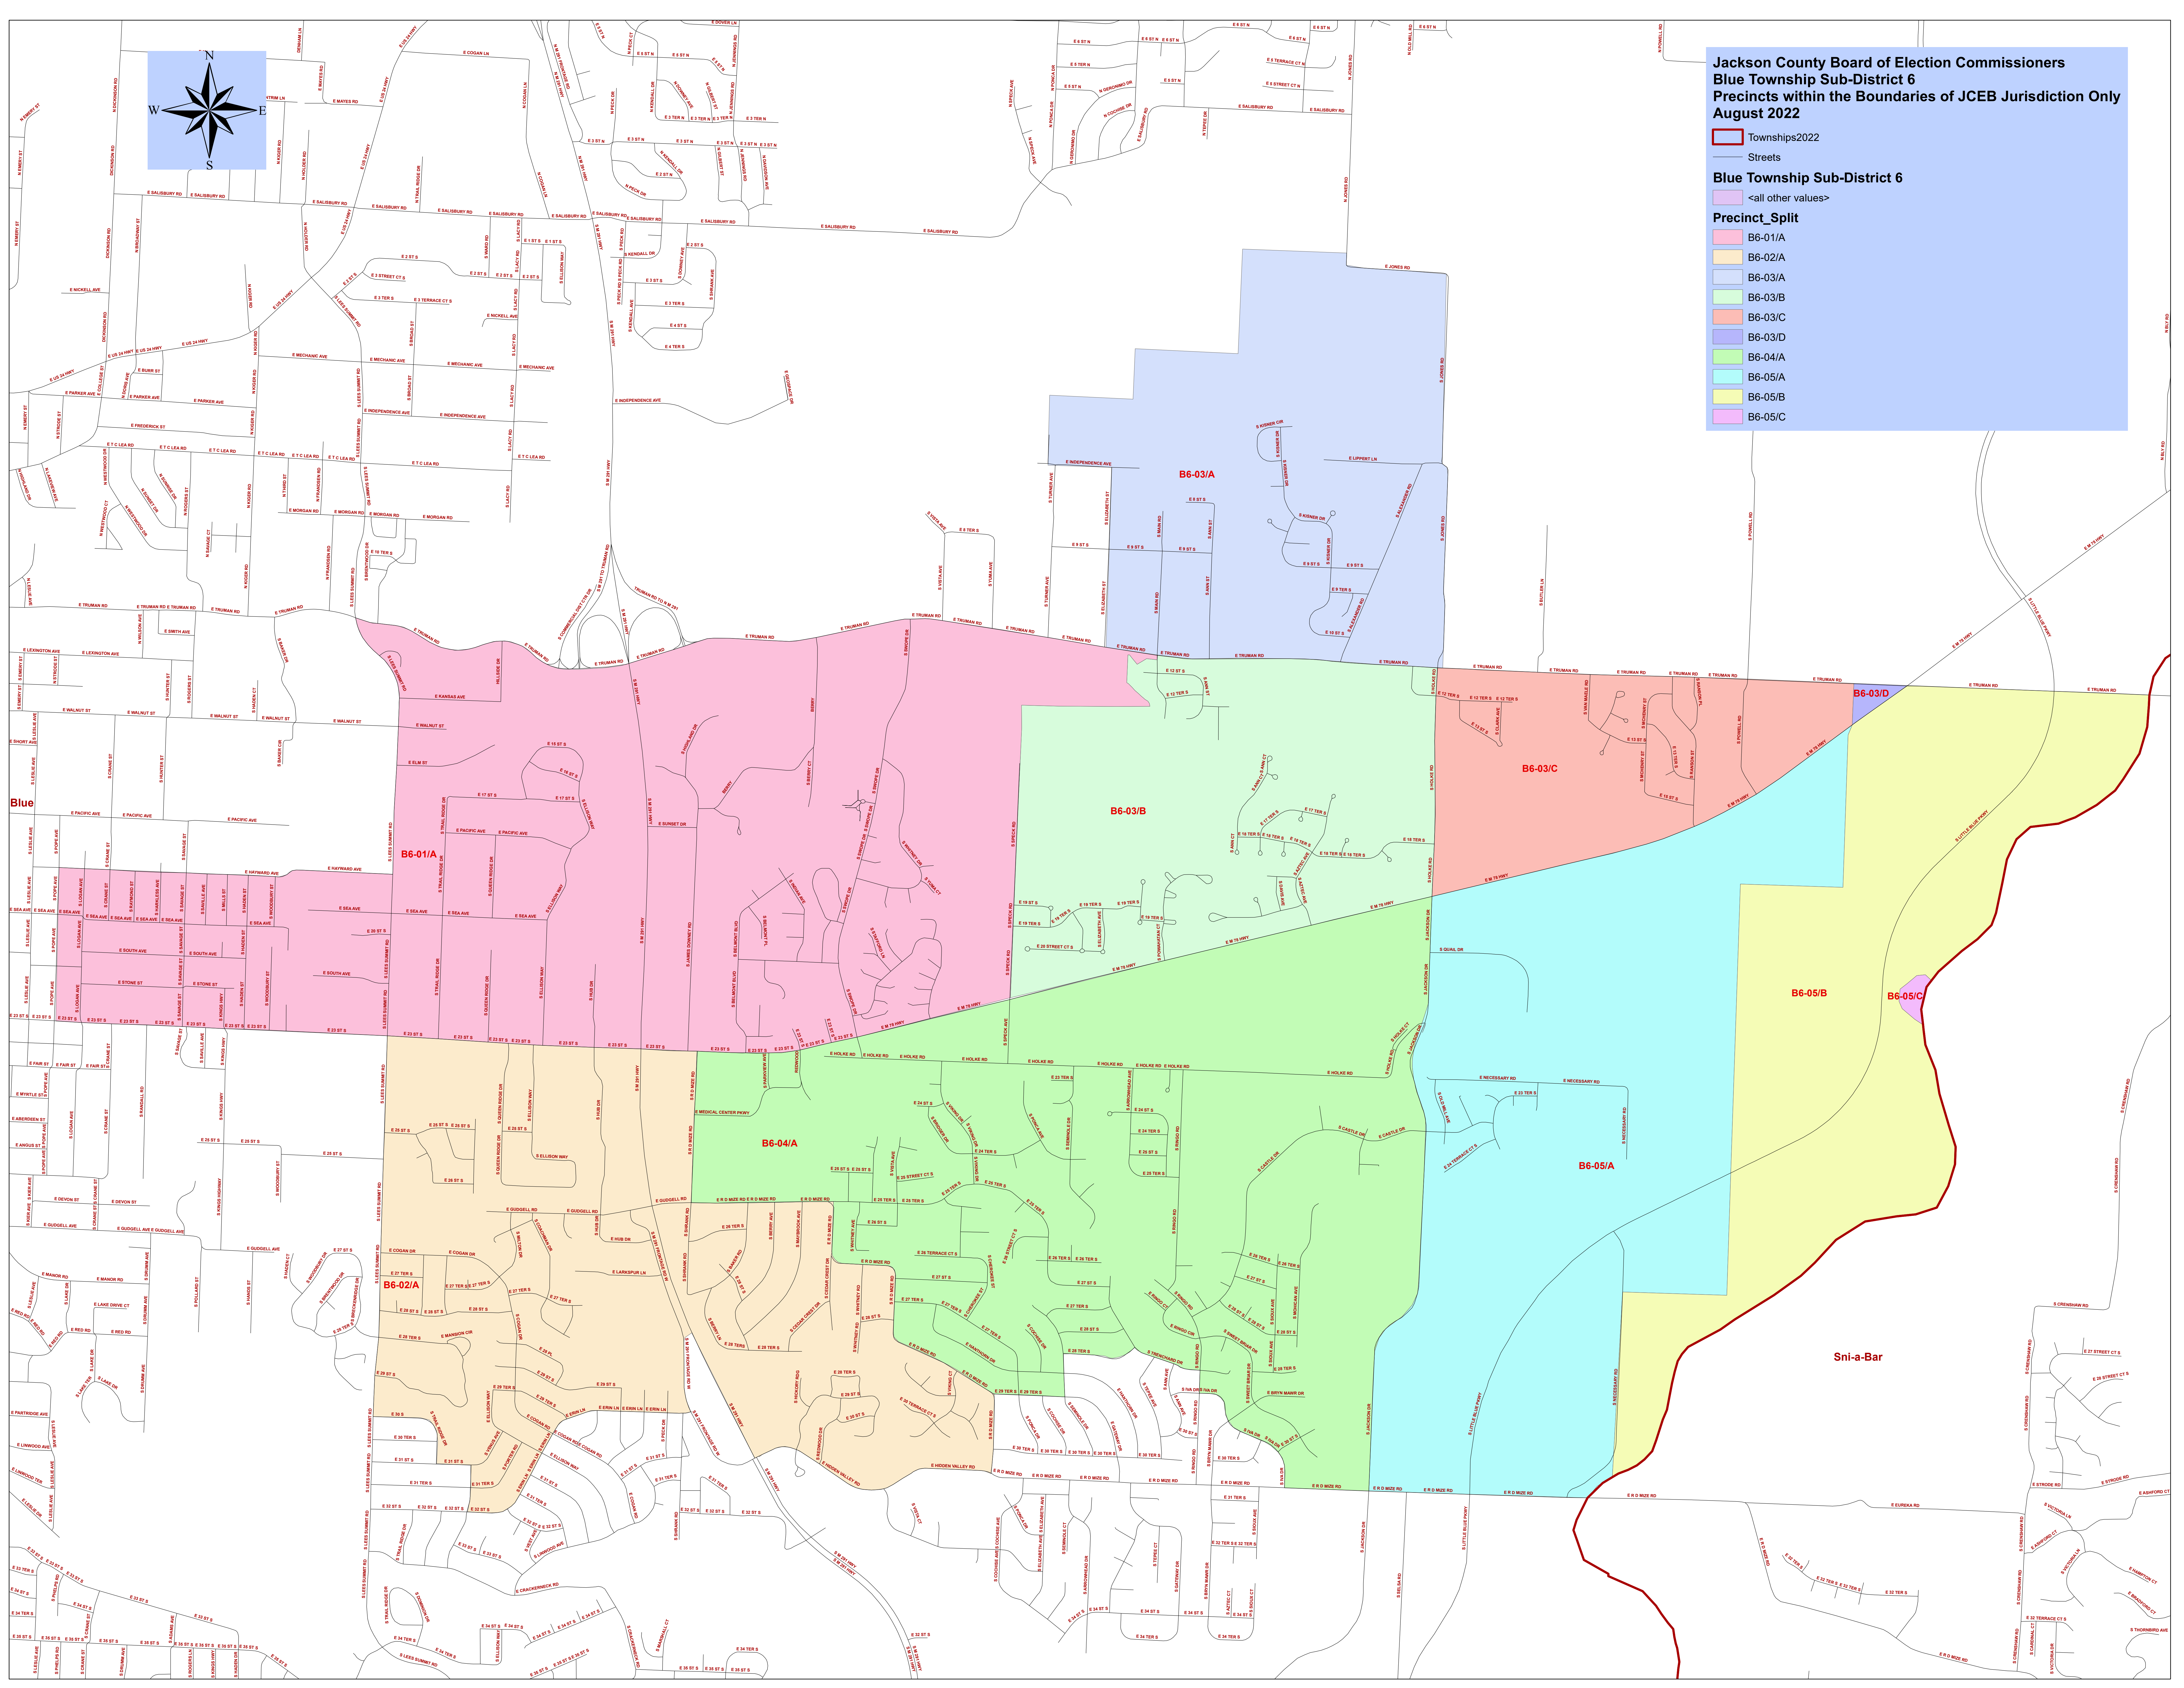

**Jackson County Board of Election Commissioners
Blue Township Sub-District 6
Precincts within the Boundaries of JCEB Jurisdiction Only
August 2022**

- Townships2022
- Streets
- Blue Township Sub-District 6**
- <all other values>
- Precinct_Split**
- B6-01/A
- B6-02/A
- B6-03/A
- B6-03/B
- B6-03/C
- B6-03/D
- B6-04/A
- B6-05/A
- B6-05/B
- B6-05/C

Blue

Sni-a-Bar