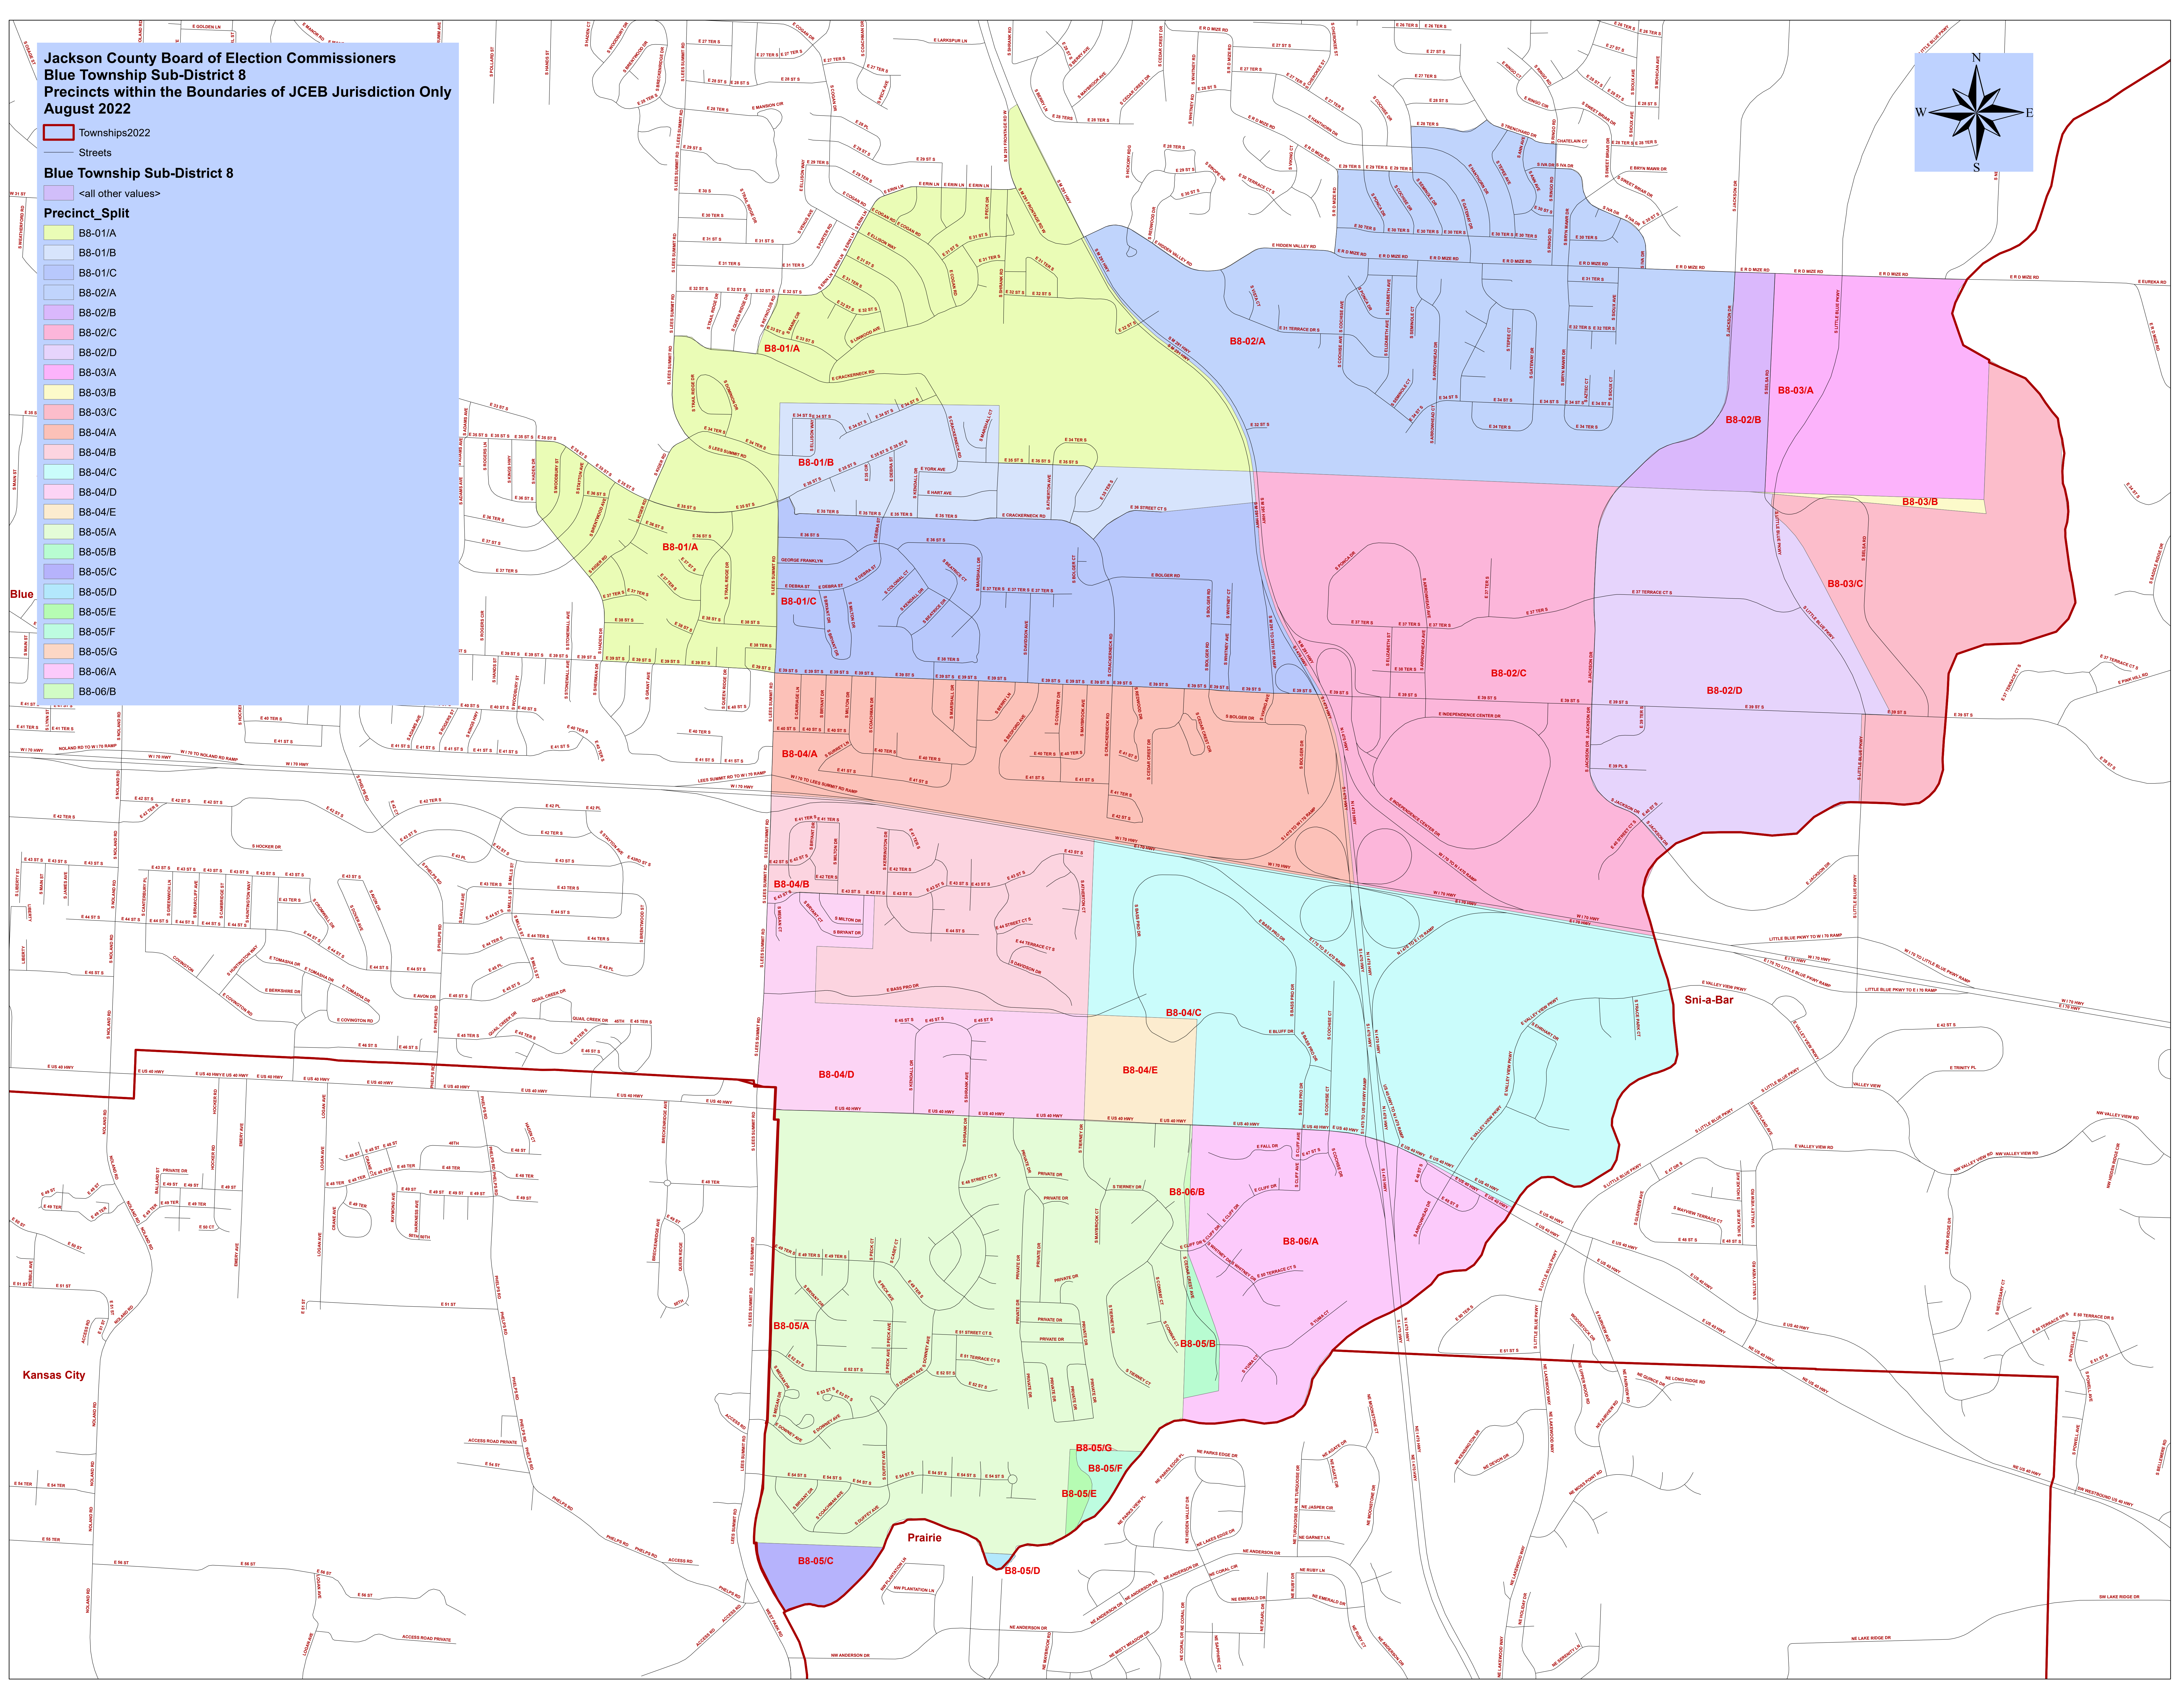

Jackson County Board of Election Commissioners
Blue Township Sub-District 8
Precincts within the Boundaries of JCEB Jurisdiction Only
August 2022

- Townships2022
- Streets
- Blue Township Sub-District 8**
- <all other values>
- Precinct_Split**
- B8-01/A
- B8-01/B
- B8-01/C
- B8-02/A
- B8-02/B
- B8-02/C
- B8-02/D
- B8-03/A
- B8-03/B
- B8-03/C
- B8-04/A
- B8-04/B
- B8-04/C
- B8-04/D
- B8-04/E
- B8-05/A
- B8-05/B
- B8-05/C
- B8-05/D
- B8-05/E
- B8-05/F
- B8-05/G
- B8-06/A
- B8-06/B

Kansas City

Prairie

Sni-a-Bar