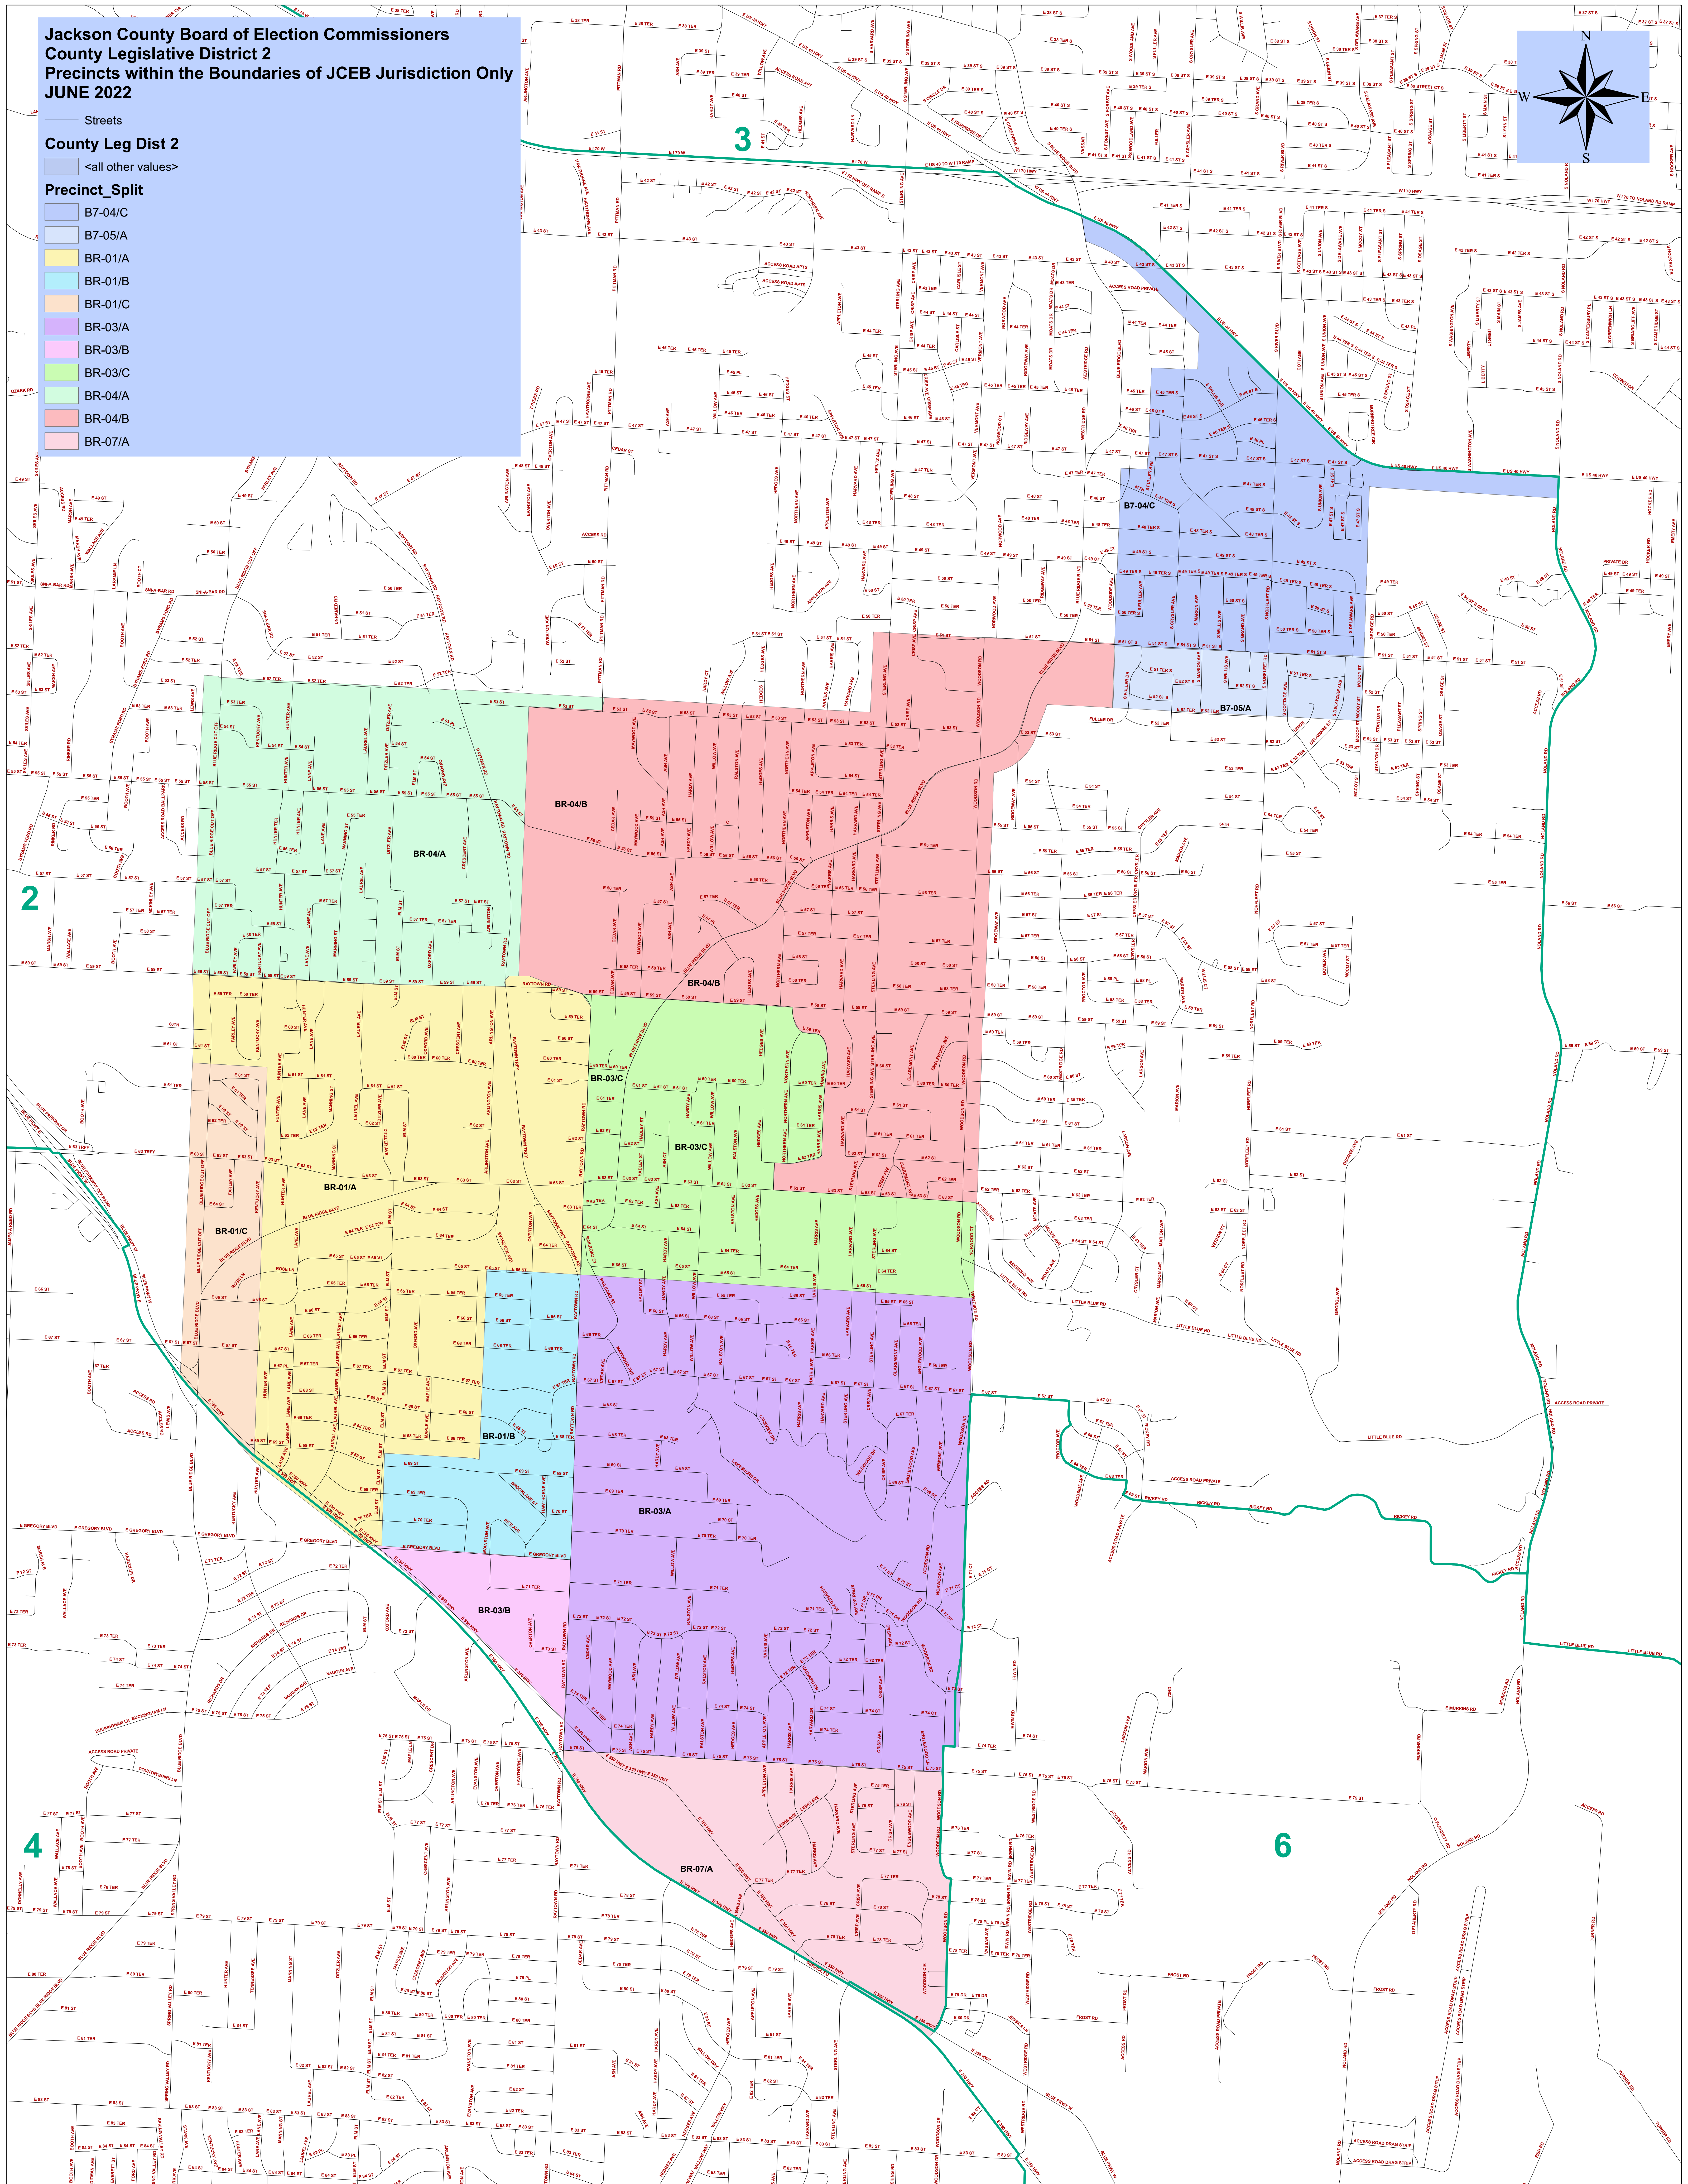

Jackson County Board of Election Commissioners  
County Legislative District 2  
Precincts within the Boundaries of JCEB Jurisdiction Only  
JUNE 2022

- Streets
- County Leg Dist 2
  - <all other values>
- Precinct\_Split
  - B7-04/C
  - B7-05/A
  - BR-01/A
  - BR-01/B
  - BR-01/C
  - BR-03/A
  - BR-03/B
  - BR-03/C
  - BR-04/A
  - BR-04/B
  - BR-07/A

2

3

6

4