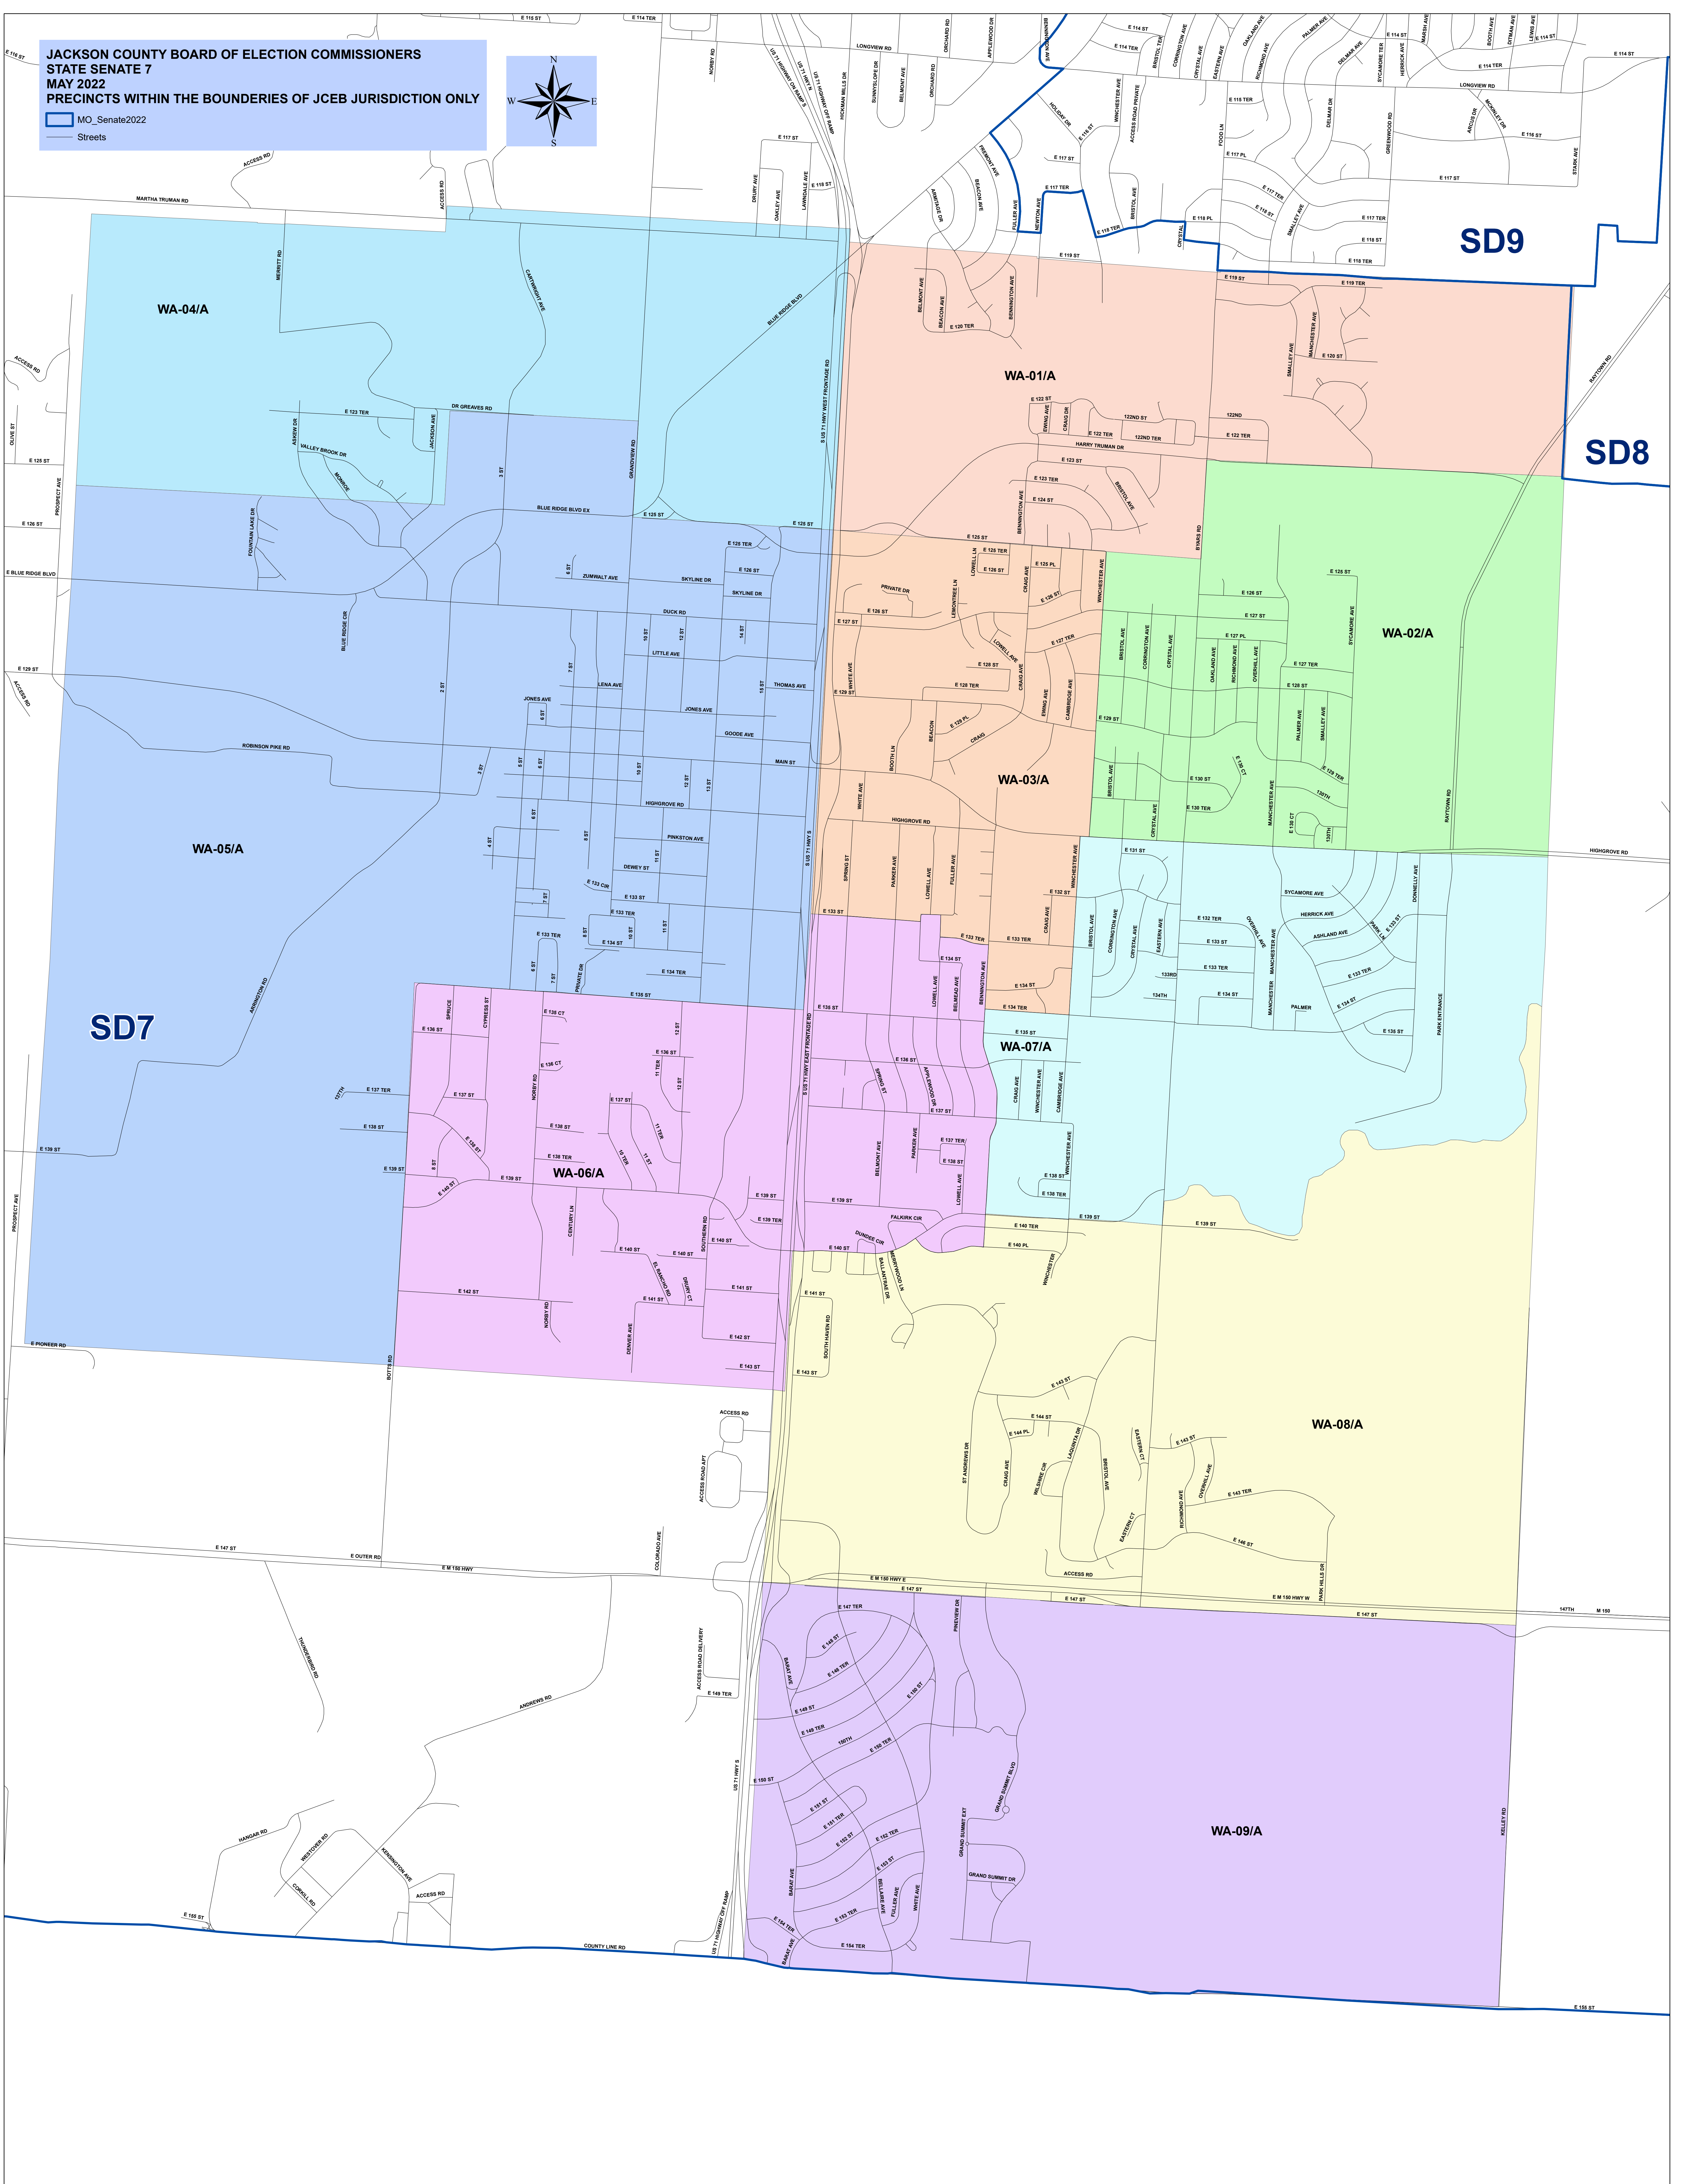

JACKSON COUNTY BOARD OF ELECTION COMMISSIONERS
STATE SENATE 7
MAY 2022
PRECINCTS WITHIN THE BOUNDARIES OF JCEB JURISDICTION ONLY

MO_Senate2022

Streets

SD9

SD8

SD7

WA-08/A

WA-09/A

WA-04/A

WA-01/A

WA-02/A

WA-03/A

WA-07/A

WA-06/A

WA-05/A