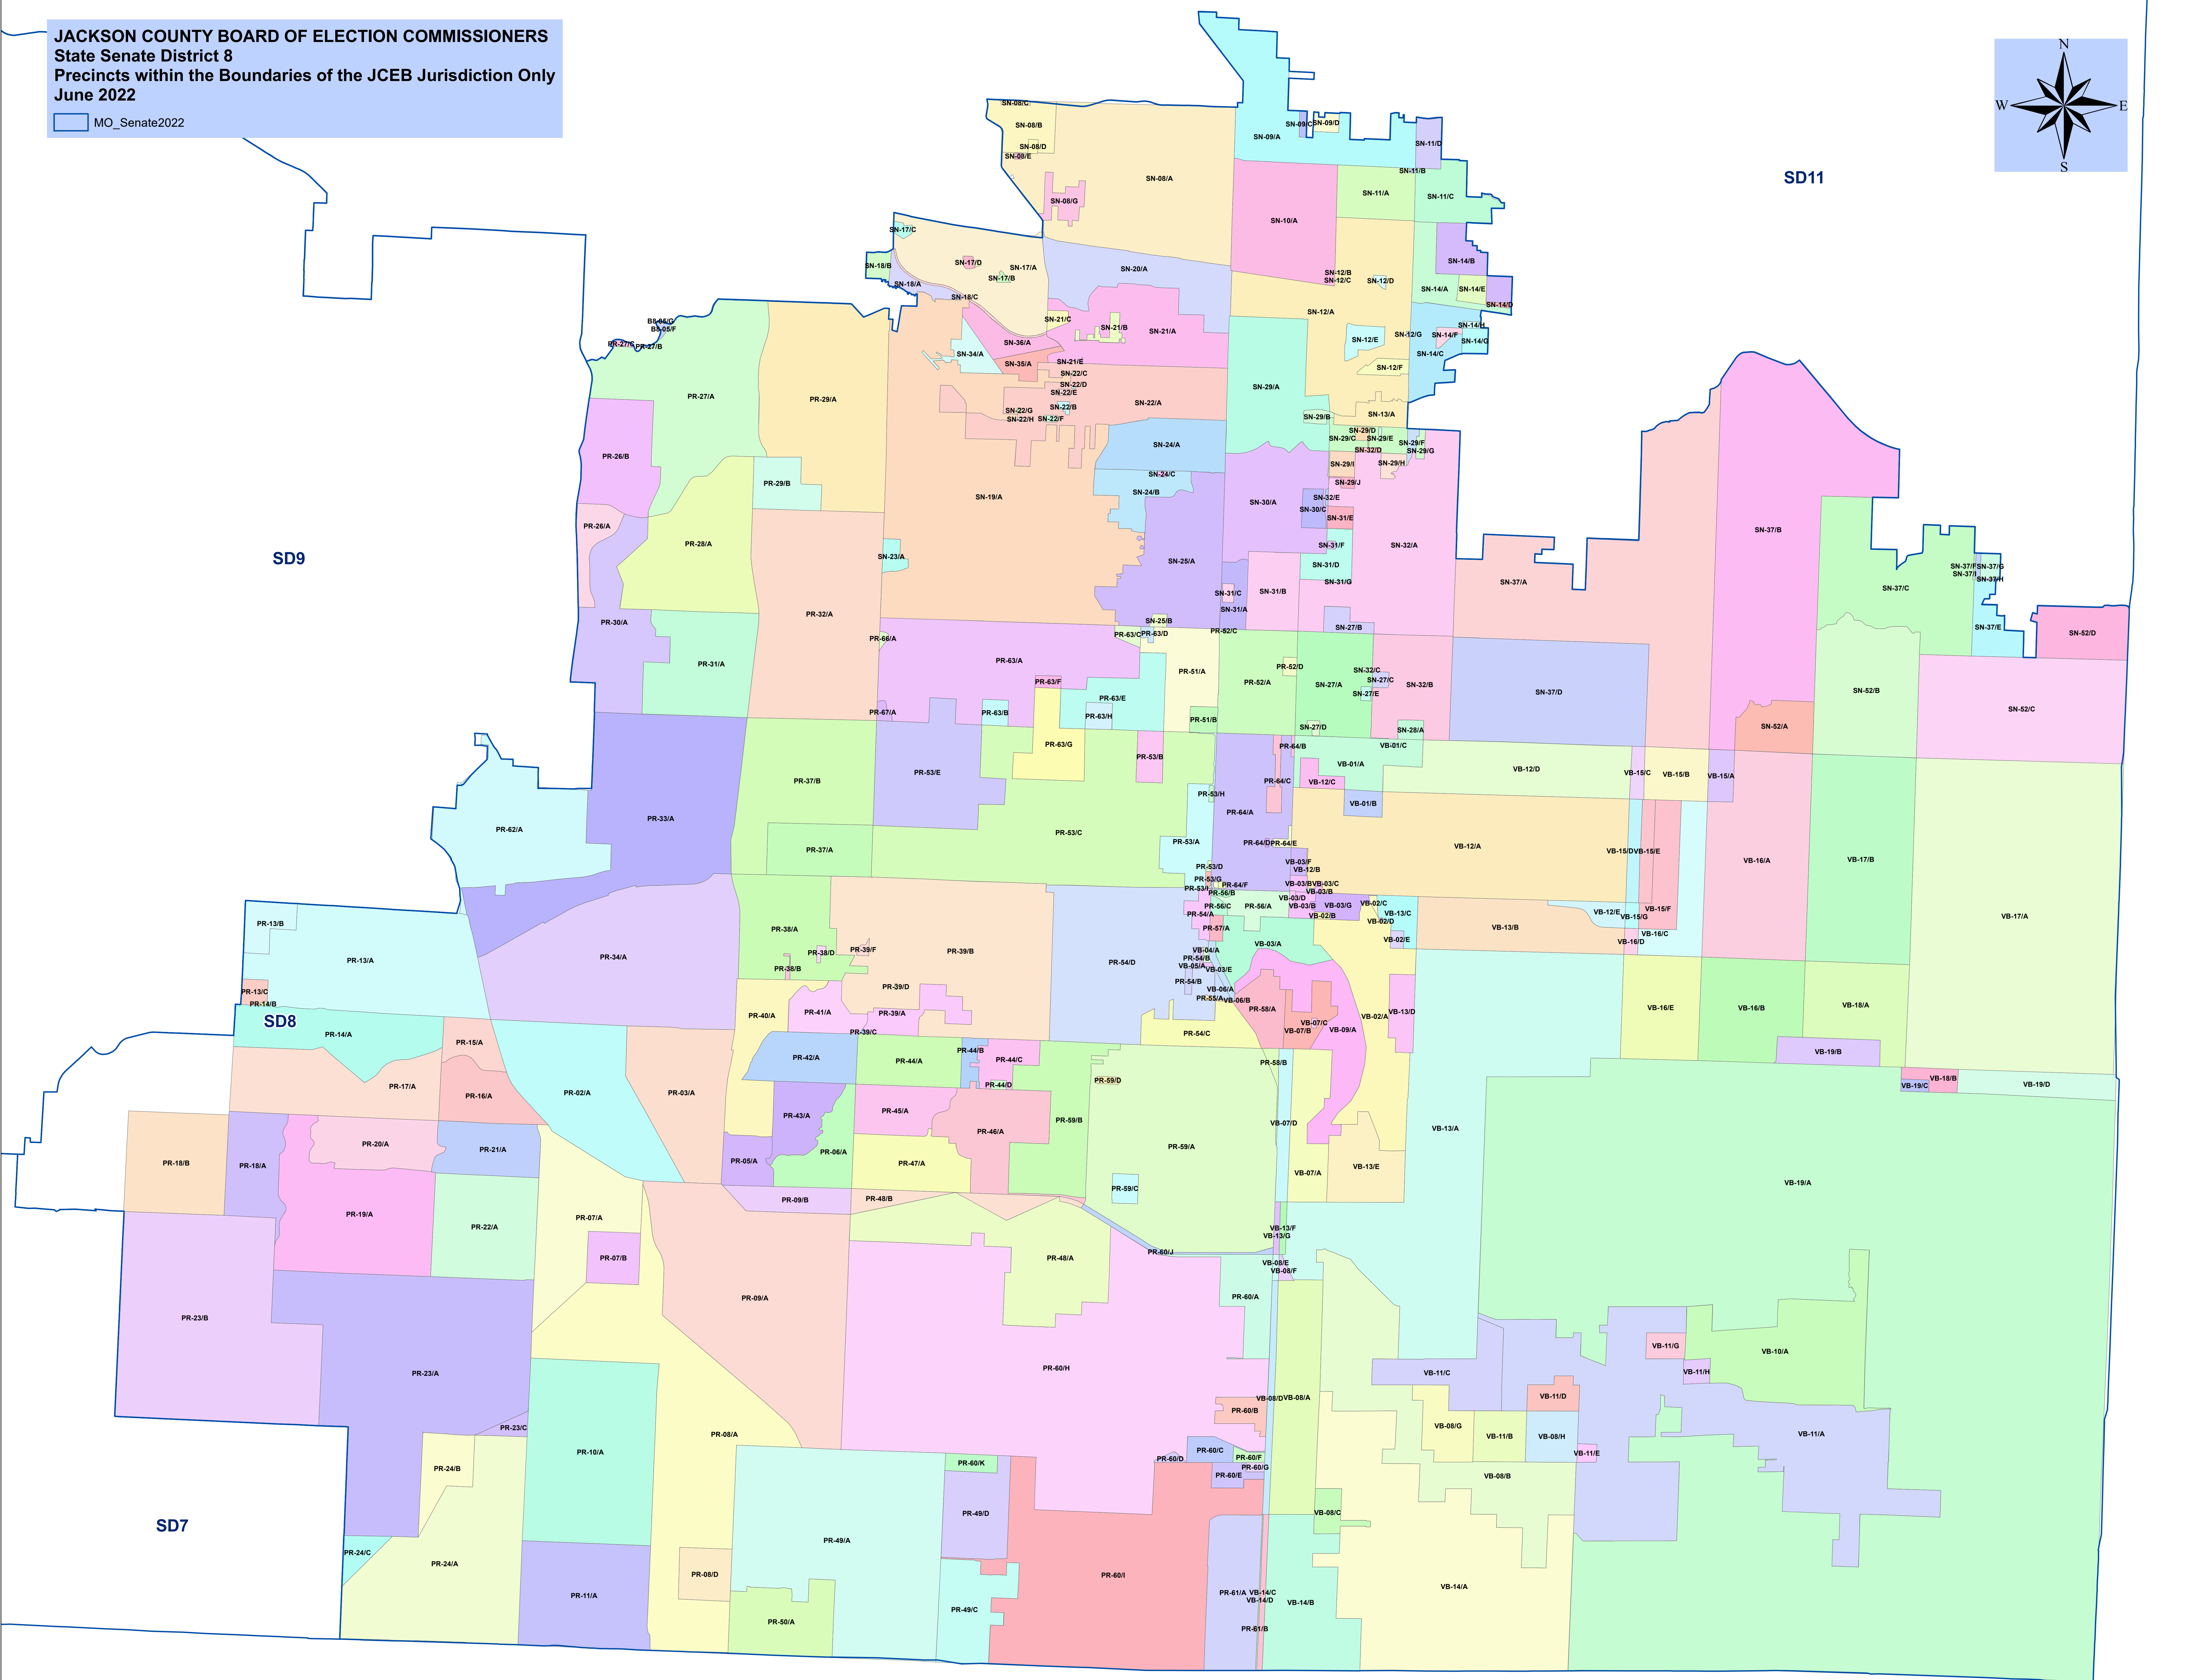

JACKSON COUNTY BOARD OF ELECTION COMMISSIONERS
State Senate District 8
Precincts within the Boundaries of the JCEB Jurisdiction Only
June 2022

MO_Senate2022

SD9

SD11

SD8

SD7